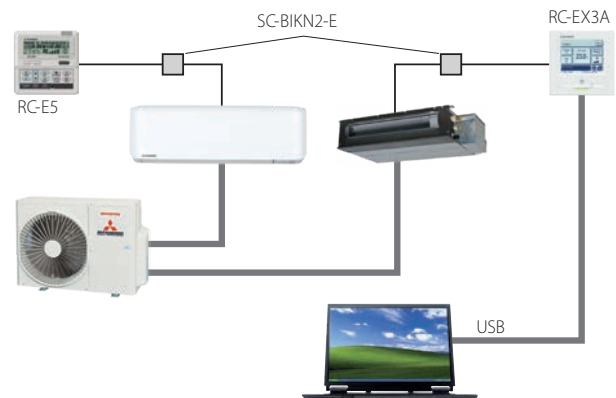

INDIVIDUAL CONTROLS

Optional controls

RC-EX3A MULTI-LANGUAGE TOUCH SCREEN CONTROL

- Touch screen wired remote control with LCD display.
- Large size: 3.8" with backlighting.
Simple 3-button interface.
All settings can be made via the touch screen panel.
- Possibility of selecting up to 9 languages.

ENERGY SAVING FUNCTIONS

- Off timer.
- Peak-cut timer.
- Reactivation of the last set temperature.
- Weekly timer.
- Set On/Off timer by hour.
- Set On/Off timer by clock.

COMFORT FUNCTIONS

- Individual control of air outlet louvres.
- Silent mode.
- Temperature retention function.
- Reactivation of the last set temperature.
- 0.5° C temperature increase setting.

SERVICES

- Error code display.
- Filter cleaning warning.
- Next display data.
- Contact company display.
- USB connection (mini-B).

ADVANTAGES

- LCD display contrast setting.
- Backlighting.
- Filter icon.
- Sound control.
- Outdoor unit silent mode.
- Summer timer setting.
- "Home leave" mode.
- Indoor and outdoor temperature display.
- Heating stand-by display.
- Defrost operation display.
- Modes: auto, cooling, heating.
- Display °C / °F.
- Administrator settings.
- Room name setting.
- Anti-draft panel control (for FDT and FDTC models only).

RC-EX3A control via software

RC-EX 3A command can be controlled via computer using special software.