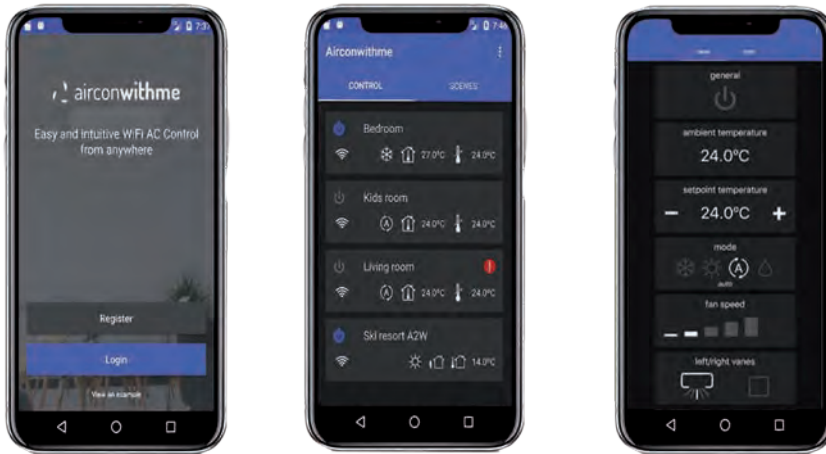

WI-FI CONTROL

Wi-Fi kit
AM-MHI-01

WI-FI CONTROL SYSTEM FOR UNITS SRK-ZSX, ZS, ZR; SRR; SRF

With the Airconwithme app, you can bring your air conditioner remote control with you wherever you go, conveniently on your smartphone and/or tablet.

The Wi-Fi control lets you set the ideal climate even when you're away from home, thus creating the right comfort when you return home.

EXAMPLE OF CONNECTION SCREEN AND DIAGRAM

Available for iOS
smartphones and
tablets

Available
for Android
smartphones and
tablets